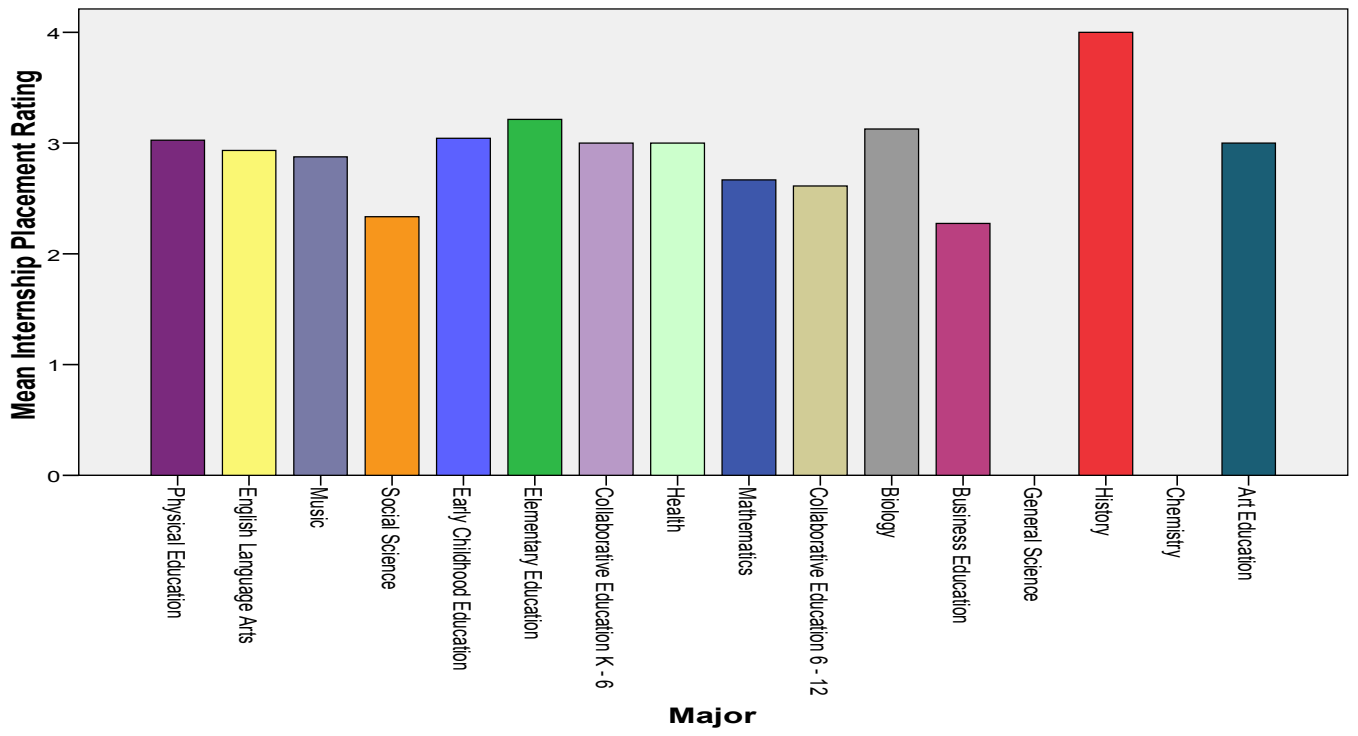

Field & Clinical Placement Internship Diversity

Field & Clinical Placement
Internship Diversity

Percentages by Diversity Rating Per Major

Physical Education

Internship Placement Rating	N	% of Total N
Most Diverse	3	7.1%
Diverse	7	16.7%
Somewhat Diversity	18	42.9%
Lacking Diversity	14	33.3%
Total	42	100.0%

Social Science

Internship Placement Rating	N	% of Total N
Most Diverse	3	50.0%
Somewhat Diversity	1	16.7%
Lacking Diversity	2	33.3%
Total	6	100.0%

English Languages Arts

Internship Placement Rating	N	% of Total N
Most Diverse	4	13.3%
Diverse	6	20.0%
Somewhat Diversity	8	26.7%
Lacking Diversity	12	40.0%
Total	30	100.0%

Early Childhood Education

Internship Placement Rating	N	% of Total N
Diverse	7	30.4%
Somewhat Diversity	8	34.8%
Lacking Diversity	8	34.8%
Total	23	100.0%

Music

Internship Placement Rating	N	% of Total N
Diverse	3	37.5%
Somewhat Diversity	3	37.5%
Lacking Diversity	2	25.0%
Total	8	100.0%

Elementary Education

Internship Placement Rating	N	% of Total N
Most Diverse	3	3.6%
Diverse	18	21.4%
Somewhat Diversity	21	25.0%
Lacking Diversity	42	50.0%
Total	84	100.0%